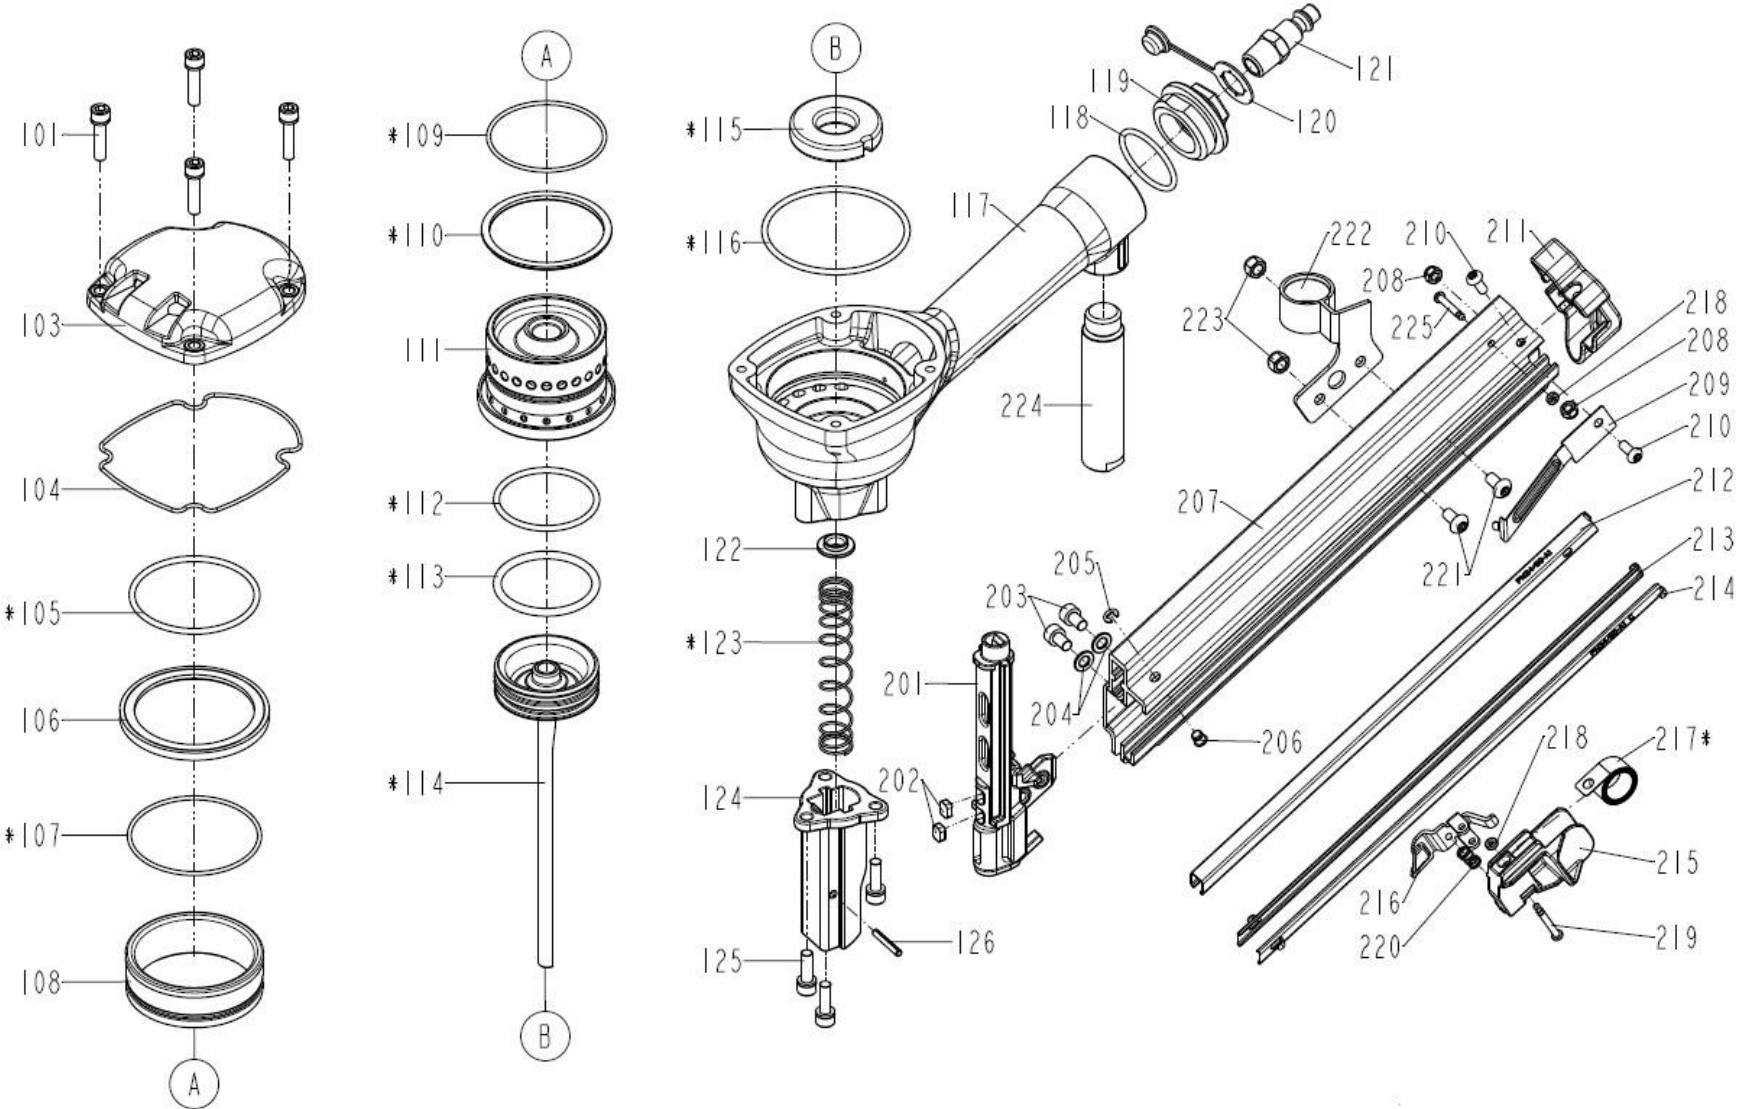

Metal Connector Nailer ESSVE MCN 34/50

Metal Connector Nailer ESSVE MCN 34/50

Pos	Art. Nr.	Name	Pos	Art. Nr.	Name	Service kits:	
101		BOLT ASSY	215	10001340	PROTECTING HOOD COVER	901097	Service kit
103		CAP	216		PUSHER	901099	Driver kit
104		CYLINDER CAP SEAL	217*		SPRING	901101	Latch kit
105*		O - RING	218	1131D04600011	URETHANE RETAINER		
106	10001327	COLLAR	219		TRIGGER PIVOT PIN		
107*		O - RING	220		STOPPER FINGER SPRING		
108	10001328	CYLINDER SPACER	221	10001019	HALF ROUND HD.HEX.BOLT		
109*		O - RING	222	10001341	BRACKET		
110*		SEAL	223	10001057	LOCK NUT		
111	10001329	CYLINDER	224	10001342	SHAFT		
112*		O - RING	225		FIXED PIN		
113*		O - RING					
114*		DRIVER UNIT					
115*		BUMPER					
116*		O - RING					
117		GUN BODY UNIT					
118		O - RING					
119	10001330	END CAP					
121	901147	AIR PLUG					
122		DRIVER GUIDE					
123*		SPRING					
124		DEEP IMPACT SOCKET 1					
125		BOLT ASSY					
126	2040400051000	SPRING PIN					
201	10001331	NOSE PIECE					
202	10001332	MAGNET					
203	2040101030302	HEX.SOC.HD.BOLT					
204		FLAT WASHER					
205	10001037	E - RING					
206	10001333	BRACKET					
207	10001334	MAGAZINE A					
208	10001055	LOCK NUT					
209	10001335	STOP NAIL PLATE					
210	10001183	HALF ROUND HD.HEX.BOLT					
211	10001336	PROTECTING HOOD COVER					
212	10001337	STEEL CHANNEL					
213	10001338	STEEL CHANNEL					
214	10001339	STEEL CHANNEL					