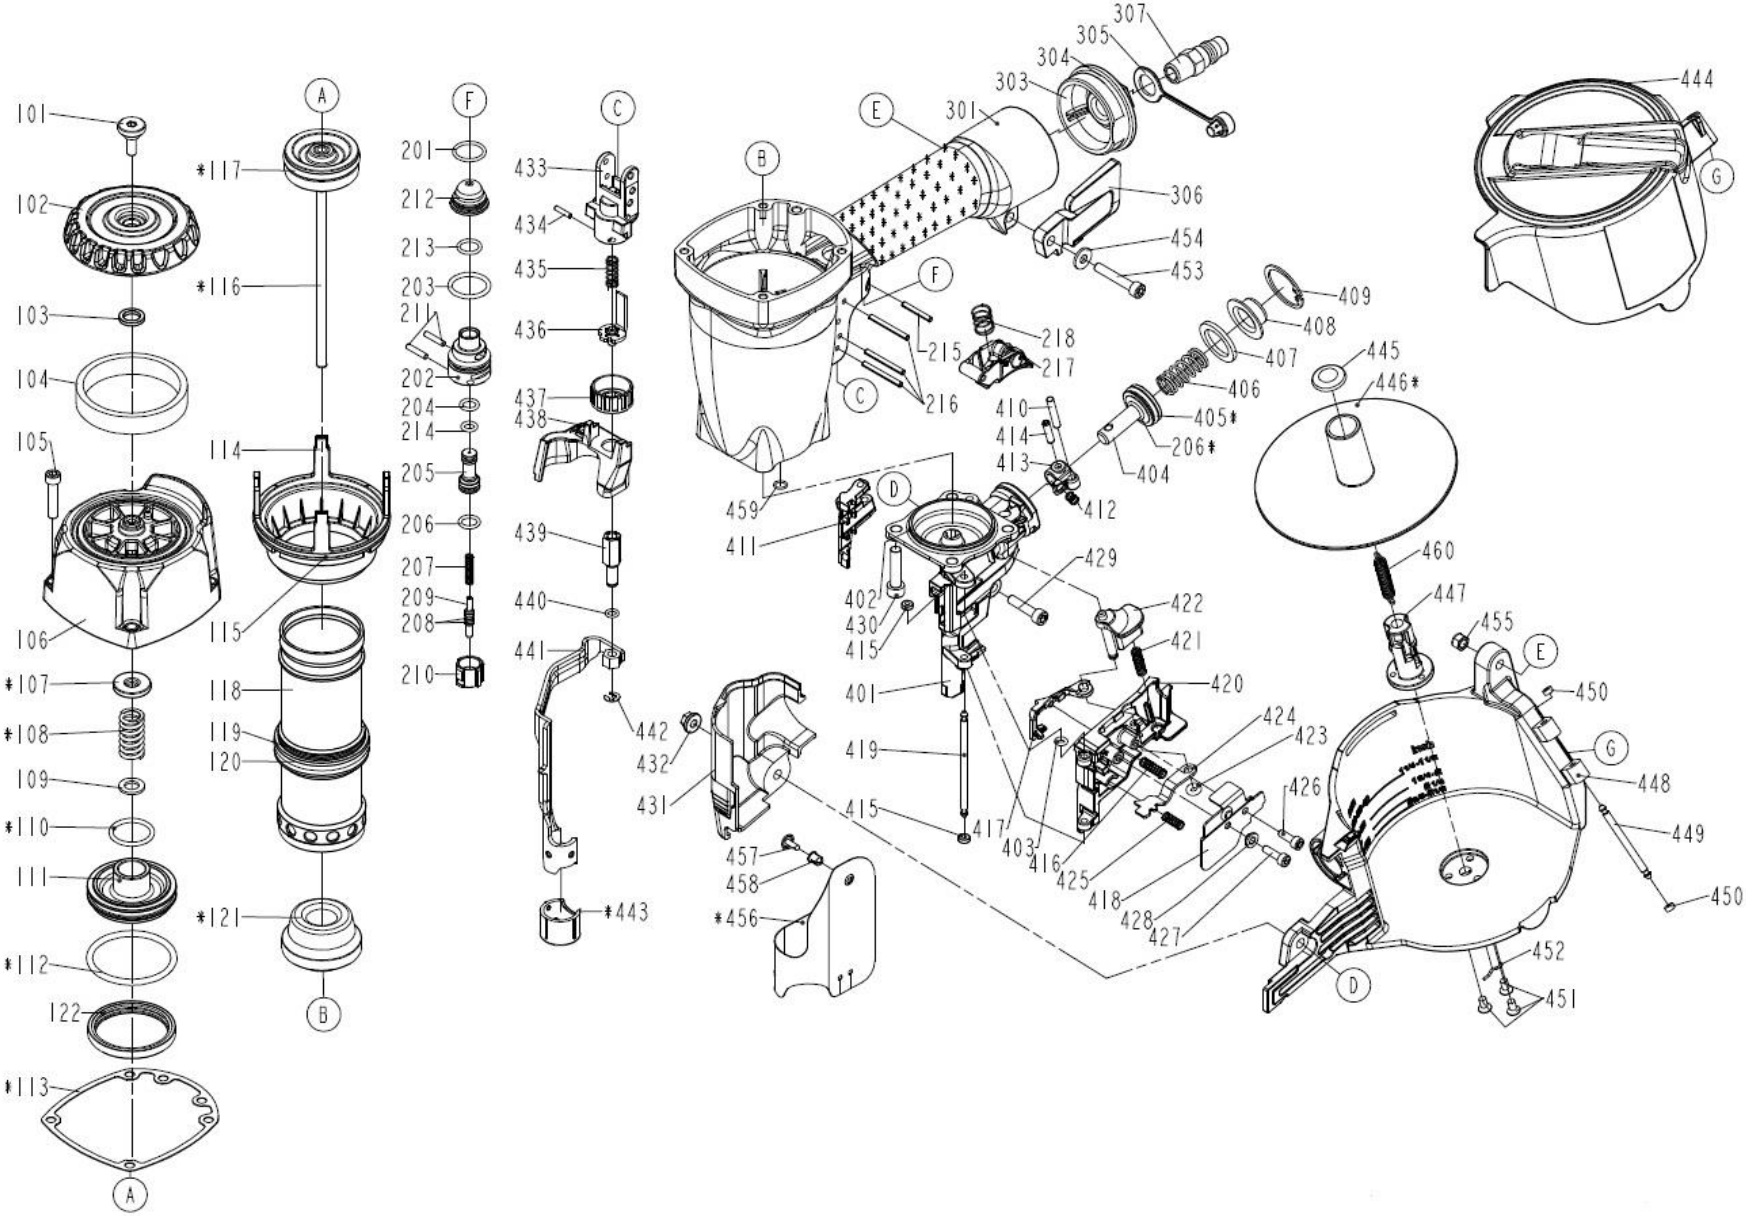

Coil nailer ESSVE CN 15/65

Pos	Art. Nr.	Name	Pos	Art. Nr.	Name	Pos	Art. Nr.		Service kits:
101	10000959	DEFLECTOR BOLT(3M2353)	218	1137603700011	SPRING	433	10000880	SAFETY GUIDE	901035 Service kit
102	10000939	DEFLECTOR	301		GUN BODY UNIT	434	10001043	SPRING PIN	901037 Feeding kit
103	10000912	RUBBER PAD	303	10000895	END CAP	435	10000877	SAFETY SPRING	901039 Driver kit
104	10000868	MUFFLER	304	10001067	O - RING	436	10000828	SAFETY B UNIT	901041 Shatter protection
105	10001016	HEX.SOC.HD.BOLT	306	1133D10847011	SPRING RETAINER	437	10000980	ADJUST AXIE	901043 Trigger valve set
106		CAP	307	901147	AIR PLUG	438	10000954	SAFETY COVER	901045 No mark set
107		SEAL	401		NOSE PIECE	439	10000981	ADJUST ROD	
108		COMPRESSION SPRING	402		O - RING	440	10001063	O - RING	Multiple color, present in both kits
109	10001026	FLAT WASHER	403		O - RING	441	10000827	SAFETY A UNIT	
110		O - RING	404		FEED PISTON	442	10001038	E - RING	
111		HD.VALVE PISTON	405		O - RING	443	901045 (3 pcs)	PROTECTIVE CASING	
112		O - RING	406	10000928	PUSHER SPRING	444	10000910	MAGAZINE COVER	
113		PACKING	407	10000903	FEED BUMPER	445	10000901	SPRING BASE A	
114	10000856	CYLINDER SPACER	408	10000924	FEED PISTON CAP	446	10000869	NAIL BRACKET	
115	10001065	O - RING	409	10001028	C - RING	447	10000911	MAGAEING POST	
116		DRIVER UNIT	410	10001054	PIN	448	10000909	MAGAZINE CASE	
117		O-RING	411		FEED FINGER	449	10000918	DOOR SHAFT PIN	
118		CYLINDER	412		FEED FINGER SPRING	450	10000913	SHAFT RING	
119		O - RING	413	10000851	ANCHOR BLOCK	451	10001023	TAP BOLT	
120		O - RING	414	10001049	SPIRAL PINS	452	10000884	SPRING RETAINER	
121		BUMPER	415	1135H07900011	PU RETAINER	453	10001017	HEX.SOC.HD.BOLT	
201		O - RING	416		SPRING	454	2040202030100	FLAT WASHER	
202		PLUNGER CAP	417		FIRST STOPPER FINGER	455	10001057	LOCK NUT	
203	10001378	O - RING	418	10000886	NAIL GUIDE COVER	456		MUZZLE PROTECTOR	
204		O - RING	419	10000919	DOOR SHAFT PIN	457		FIXED PIN	
205		VALVE PLUNGER	420	10000917	DOOR	458		FIXED RING	
206		O - RING	421		LATCH SPRING	459		O - RING	
207		SPRING	422	10000822	DOOR LATCH UNIT	460		PULL SPRING	
208		O - RING	423		O - RING				
209		PLUNGER	424	10000838	SECOND STOPPER FINGE	C		Trigger valve	
210		TRIGGER VALVE HEAD	425	10000839	SPRING				
211		PIN	426	10001008	HEX.SOC.HD.BOLT				
212		COVER-PLUNGER	427	10001009	HEX.SOC.HD.BOLT				
213		O - RING	428	10000989	LATCH SPRING BUSHING				
214		O - RING	429	10001015	HEX.SOC.HD.BOLT				
215	10001045	SPRING PIN	430		HEX.SOC.HD.BOLT				
216	10001047	SPRING PIN	431	10000898	SAFETY COVER				
217	1122407647011	TRIGGER UNIT	432	10001059	BOLT CAP				