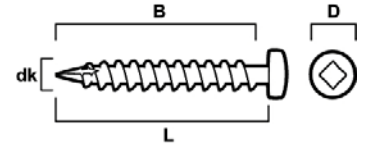

Area of Application

ESSVE Window sill screw designed for the installation of window sill flashing against wooden frames.

Window sill screw, stainless steel

ESSBOX

| Item no. | Dimension dk x L mm | D mm | B mm | Bit no | ESSBOX size | Qty/ pack. | Pack./ large pack. |
|---------------|------------------------|---------|---------|-----------|----------------|---------------|--------------------------|
| 590510 | 3.5 x 25 | 6.2 | 25.0 | R1 Square | 102 | 200 | 24 |
| 513337 | 3.5 x 25 (small pack) | 6.2 | 25.0 | R1 Square | - | 20 | 10 |