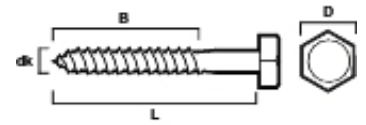

French wood screw T6S, DIN 571. Hot dip galvanized

ESSBOX

Item no.	Dimension dk x L mm	D mm	B mm	Key width mm	ESSBOX size	Qty/ pack.	Pack./ large pack.
504403	6.0×30	10.0	18.0	10	202	100	12
504405	6.0×40	10.0	24.0	10	202	100	12
504407	6.0×50	10.0	30.0	10	203	100	8
504409	6.0×65	10.0	39.0	10	203	50	8
504411	6.0×75	10.0	45.0	10	203	50	8
504413	6.0×90	10.0	54.0	10	203	50	8
504415	6.0×100	10.0	60.0	10	203	50	8
504417	8.0×25	13.0	15.0	13	202	50	12
504419	8.0×30	13.0	18.0	13	202	50	12
504421	8.0×40	13.0	24.0	13	202	50	12
504423	8.0×50	13.0	30.0	13	203	50	8
504425	8.0×65	13.0	39.0	13	203	50	8
504427	8.0×75	13.0	45.0	13	204	50	6
504429	8.0×90	13.0	54.0	13	204	50	6
504431	8.0×100	13.0	60.0	13	203	25	8
504433	8.0×120	13.0	72.0	13	204	25	6
504435	8.0×140	13.0	84.0	13	204	25	6
504437	8.0×160	13.0	96.0	13	206	25	4
504439	10.0×30	17.0	18.0	17	203	50	8
504441	10.0×40	17.0	24.0	17	203	50	8
504443	10.0×50	17.0	30.0	17	204	50	6
504445	10.0×65	17.0	39.0	17	203	25	8
504447	10.0×75	17.0	45.0	17	203	25	8
504449	10.0×90	17.0	54.0	17	204	25	6
504451	10.0×100	17.0	60.0	17	204	25	6
504453	10.0×120	17.0	72.0	17	204	25	6
504455	10.0×140	17.0	84.0	17	304	25	4
504457	10.0×160	17.0	96.0	17	206	25	4
504458	10.0×180	17.0	106.0	17	206	25	4
504460	10.0×200	17.0	120.0	17	206	25	4
504459	12.0×50	19.0	30.0	19	204	25	6
504461	12.0×65	19.0	39.0	19	204	25	6