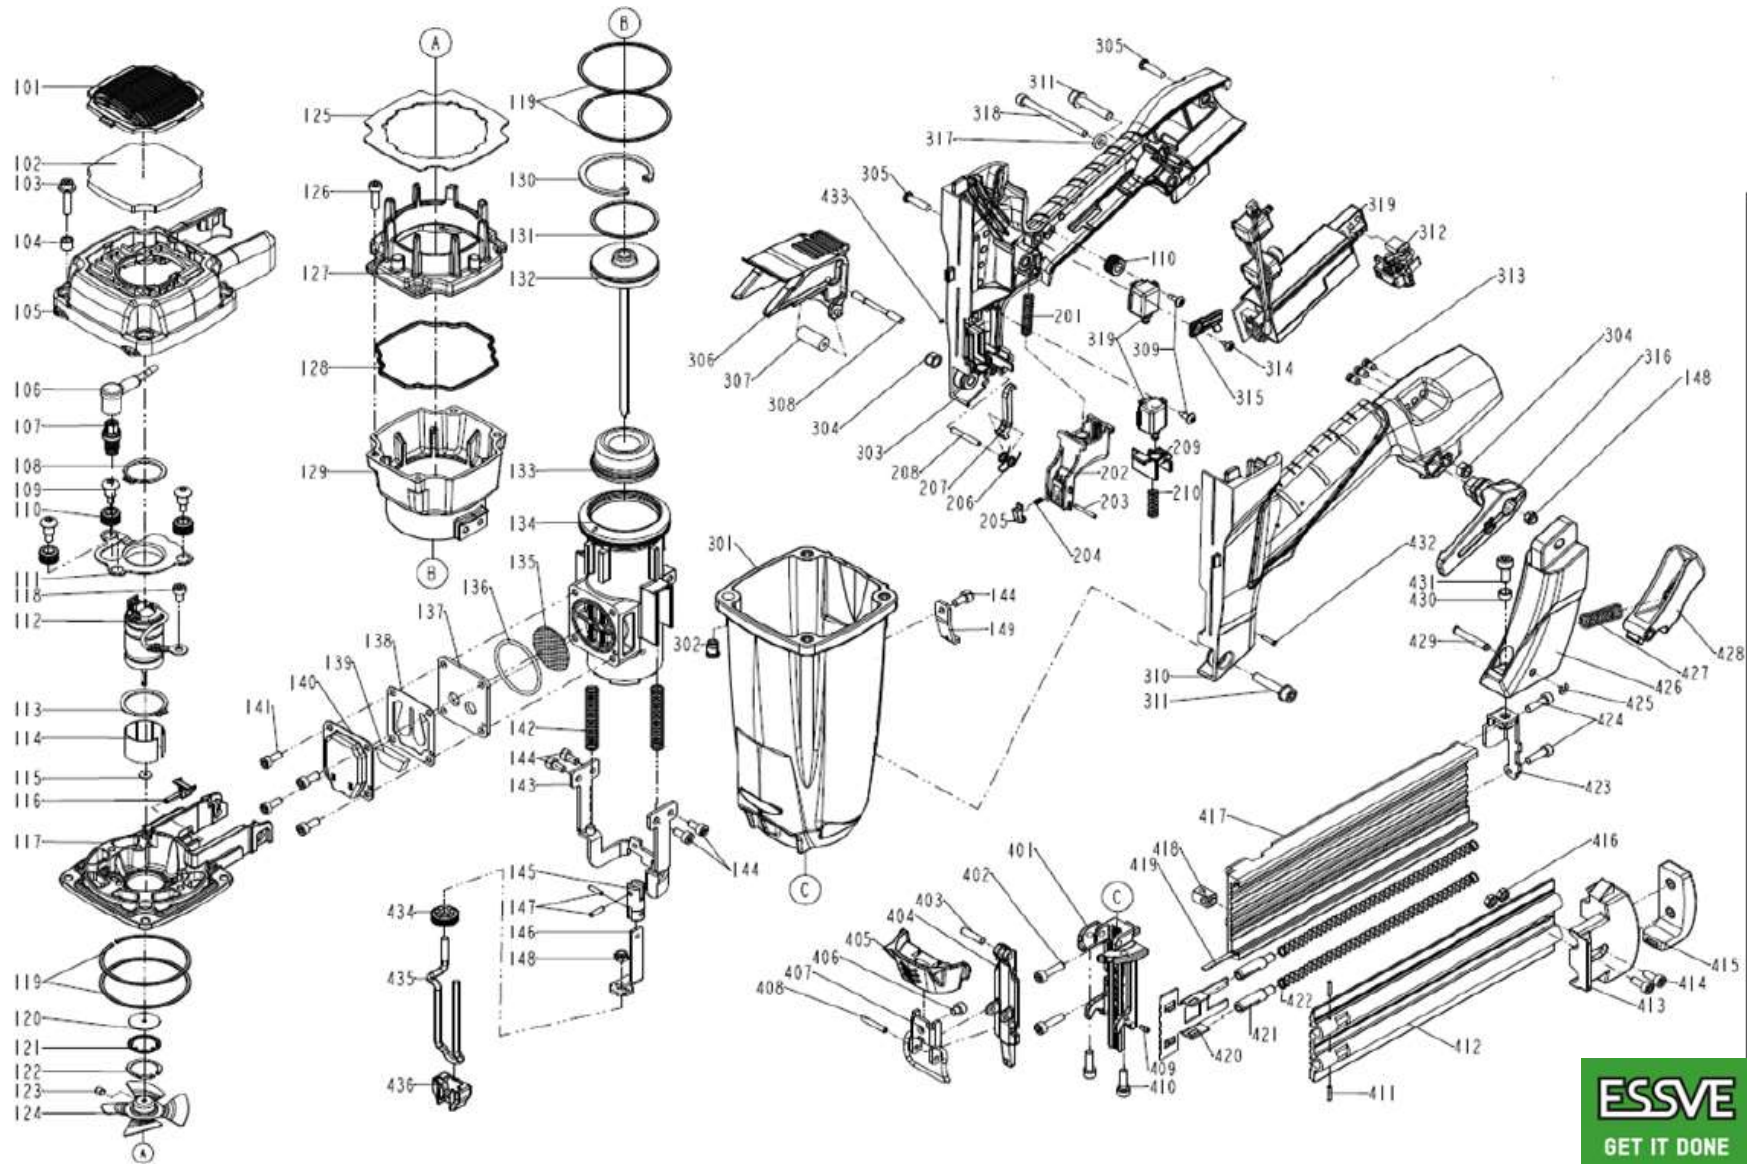

# ESSVE BNG 1,2/50 G4

Tool Partnr: 10002614

| Pos | Art. Nr.      | Name                     | Pos | Art. Nr. | Name               | Pos | Art. Nr. | Name                   | Extras             |
|-----|---------------|--------------------------|-----|----------|--------------------|-----|----------|------------------------|--------------------|
| 101 | 10000938      | DEFLECTOR                | 310 | 10004501 | HANDLE B UNIT      | 149 | 10000997 | MOTOR FAN SWITCH LEVER | 901025 No mark set |
| 102 | 10000956      | FILTER                   | 310 | 10004504 | HANDLE A UNIT      | 201 | 10001435 | SPRING                 |                    |
| 103 | 10000999      | BOLT W/FLAT WASHER       | 311 | 10001307 | BOLT W/FLAT WASHER | 202 | 10001436 | TRIGGER                |                    |
| 104 | 10000935      | COLLOR                   | 312 | 10001217 | CONNECTING UNIT    | 203 | 10001051 | PIN                    |                    |
| 105 | 10002933      | CAP                      | 313 | 10002966 | LED COVER          | 204 | 10000964 | GUIDE LOCATING SPRING  |                    |
| 106 | 10001402      | HIGH VOLTAGE CABLE SET   | 314 | 10001315 | TAP BOLT           | 205 | 10000837 | STOPPER                |                    |
| 107 | 10001404      | SPARKLER UNIT            | 315 | 10002898 | WIRE HARNESS PLATE | 206 | 10000846 | SPRING                 |                    |
| 108 | 10001030      | C - RING                 | 316 | 10000885 | BELT HOOK          | 207 | 10000876 | SAFETY                 |                    |
| 109 | 10002893      | SCREW                    | 317 | 10001024 | FLAT WASHER        | 208 | 10001052 | PIN                    |                    |
| 110 | 10000902      | FEED BUMPER              | 318 | 10001011 | HEX.SOC.HD.BOLT    | 209 | 10000955 | LINK-BLOCK             |                    |
| 111 | 10000859      | FAN MOTOR BRACKET        | 401 | 10000834 | DRIVER GUIDE       | 210 | 10000958 | SPRING                 |                    |
| 112 | 10001405      | MOTOR UNIT               | 402 | 10001010 | HEX.SOC.HD.BOLT    | 301 | 10004497 | GUN BODY UNIT          |                    |
| 113 | 10001031      | C - RING                 | 403 | 10001053 | PIN                | 412 | 10000971 | MAGAZINE B             |                    |
| 114 | 10000990      | SLEEVE MOTOR             | 404 | 10000904 | DRIVER GUIDE COVER | 413 | 10000897 | REAR PLATE             |                    |
| 115 | 10000960      | WASHER-MOTOR SHAFT       | 405 | 10000953 | COVER-SAFETY       | 414 | 10004329 | HEX.SOC.HD.BOLT        |                    |
| 116 | 10001408      | FUEL STEM ADAPTER        | 406 | 10001001 | HEX.SOC.HD.BOLT    | 415 | 10000968 | PROTECTING HOOD COVER  |                    |
| 117 | 10002962      | END CAP-COMBUSTION CH    | 407 | 10000824 | LOCK HANDLE UNIT   | 416 | 10001058 | NUT                    |                    |
| 118 | 10004496      | HEX.SOC.HD.BOLT          | 408 | 10001050 | SPIRAL PINS        | 417 | 10000962 | MAGAZINE A             |                    |
| 119 | 10001410      | PISTON RING-CYLINDER     | 409 | 10001042 | SPRING PIN         | 418 | 10000850 | ANCHOR BLOCK           |                    |
| 120 | 10001275      | SEAL                     | 410 | 10000998 | BOLT ASSY          | 419 | 10000948 | FLAT BAR               |                    |
| 121 | 10001230      | SEAL PLATE-MOTOR         | 411 | 10001041 | SPRING PIN         | 420 | 10000921 | PUSHER                 |                    |
| 122 | 10001322      | IN-CONCENTRIC RING       | 131 | 10001418 | PISTON RING        | 421 | 10000950 | SHAFT                  |                    |
| 123 | 2040104020102 | HEX.SOC.HD.SCREW M4*4    | 132 | 10002867 | DRIVER UNIT        | 422 | 10000927 | PUSHER SPRING          |                    |
| 124 | 10002870      | COOLING FAN ASSEMBLY     | 133 | 10001420 | BUMPER             | 423 | 10000860 | BRACKET                |                    |
| 125 | 10001412      | SPACER                   | 134 | 10001421 | CYLINDER           | 424 | 10001009 | HEX.SOC.HD.BOLT        |                    |
| 126 | 10001415      | HEX.SOC.HD.BOLT          | 135 | 10001422 | EXHAUST MESH PLATE | 425 | 10001037 | E - RING               |                    |
| 127 | 10002965      | UPPER COMBUSTION CHAMBER | 136 | 10001064 | O - RING           | 426 | 10000861 | POSITIONING SHEET      |                    |
| 128 | 10001416      | PACKING                  | 137 | 10000994 | EXHAUST BAFFLE     | 427 | 10000845 | LOCK.SPRING            |                    |
| 129 | 10002963      | COMBUSTION CHAMBER       | 138 | 10002964 | REED VALVE         | 428 | 10001448 | LATCH                  |                    |
| 130 | 10001029      | C - RING                 | 139 | 10000993 | CLEANER B          | 429 | 10000892 | LATCH PIN              |                    |
| 302 | 10004498      | CAP NUT                  | 140 | 10000995 | DEFLECTOR          | 430 | 10000988 | LATCH SPRING BUSHING   |                    |
| 303 | 10004499      | HANDLE A UNIT            | 141 | 10001007 | HEX.SOC.HD.BOLT    | 431 | 10001012 | HEX.SOC.HD.BOLT        |                    |
| 303 | 10004503      | HANDLE A UNIT            | 142 | 10001429 | SAFETY SPRING      | 432 | 10000863 | FIXED PIN              |                    |
| 304 | 10002985      | LOCK NUT                 | 143 | 10001430 | SAFETY C UNIT      | 433 | 10001039 | E - RING               |                    |
| 305 | 10002975      | TAP BOLT                 | 144 | 10001006 | HEX.SOC.HD.BOLT    | 434 | 10000978 | ADJUST AXIE            |                    |
| 306 | 10000996      | FUEL ACTUATOR            | 145 | 10001431 | LINK ROD           | 435 | 10000871 | SAFETY A               |                    |
| 307 | 10000992      | BUSH-FUEL ACTUATOR       | 146 | 10000873 | SAFETY B           | 436 | 10004505 | PROTECTIVE CASING      |                    |
| 308 | 10000864      | PIN-FUEL ACTUATOR        | 147 | 10001433 | SPIRAL PINS        |     |          |                        |                    |
| 309 | 10002974      | TAP BOLT                 | 148 | 10001056 | LOCK NUT           |     |          |                        |                    |