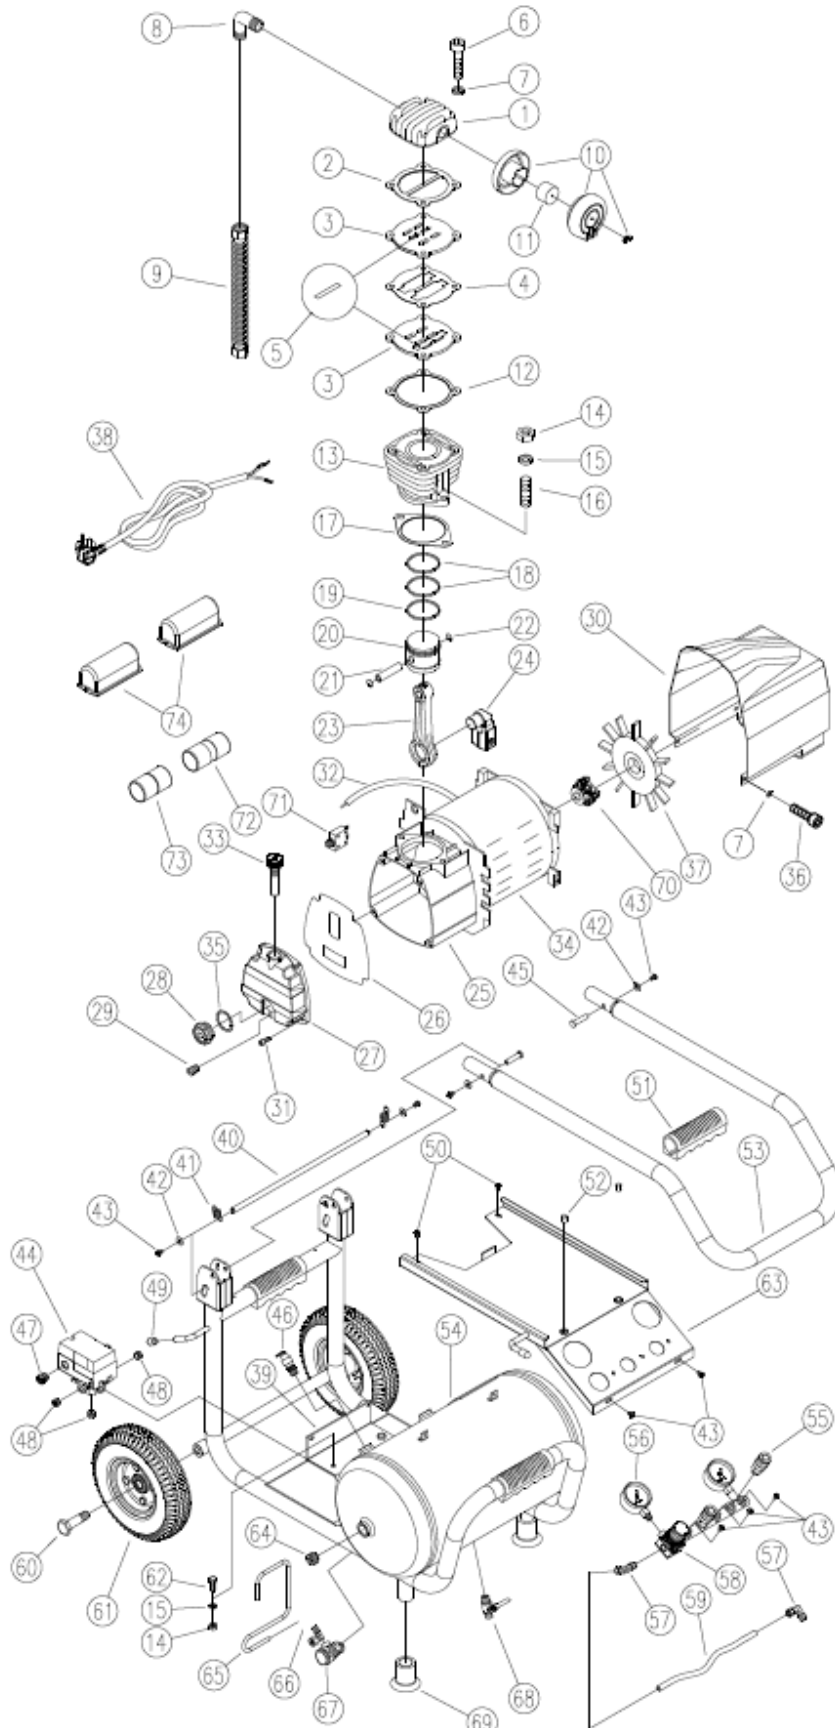

ESSVE C 20/10 Art: 713944.

Ref no.:	Description	ESSVE item no.:	Pcs/Pack.
1	Cylinder head	-	
2	Cylinder head packing	901223	1
3	Inlet & exhaust valve seat	901201	2
4	Inlet & exhaust valve seat packing	901225	1
5	Inlet & exhaust valve plate	901203	2
6	Hex socket head cap screw	901249	4
7	Spring washer	-	
8	Exhaust elbow	-	
9	Exhaust tube ass'y	-	
10	Air filter 901335 1	901335	1
11	Air filter (element only)	901205	1
12	Valve seat packing	901227	1
13	Cylinder	901207	1
14	Nut	-	
15	Spring washer	-	
16	Double head screw	-	
17	Cylinder packing	901229	1
18	Compression ring	901217	2
19	Oil control ring	901219	1
20	Piston	901211	1
21	Piston pin	901213	1
22	Piston pin snap ring	901215	2
23	Rod 901243 1	901243	1
24	Crankshaft CS 1	-	
25	Crankcase CS 1	-	
26	Front cover packing	901231	1
27	Front cover	-	
28	Oil gauge	901331	1
29	Oil draining plug	901253	1
30	Motor cover	-	
31	In six-angle bolt	-	
32	Cable wire	-	
33	Air flue oil filling assembly	901333	1
34	Motor cover	-	
35	Oil gauge packing	901233	1
36	In six-angle bolt	-	
37	Radiation fan	901275	1
38	Power wire	-	
39	Base plate	-	
40	Steel bat	901329	1
41	Spring buckle	901295	2
42	Plate washer	-	
43	Bolt	-	
44	Pressure switch	901267	1
45	Pin	-	
46	Safety valve	901257	1
47	Strain relief clip	-	
48	Plug	-	
49	49 Cup	-	
50	50 Round-head bolt	-	
51	51 Rubber handle (1 1/4")	-	
52	52 Peah	901293	2
53	53 Handle	-	
54	54 Air tank	-	
55	Quick coupler	-	
56	Pressure gauge	901265	2
57	Elbow	-	
58	Regulator valve	901263	1
59	Unloading tube	901237	1
60	Hex-head bolt	901247	2
61	Tank wheel	901255	2
62	Out six-angle bolt	-	
63	Air hose plate	-	
64	Plug	-	
65	Unloading tube assembly (1/4)	901339	1
66	Unloading elbow	-	
67	Check valve	901259	1
68	Drain cock	901269	1
69	Tank feet	901279	2
70	Centrifugal switch	-	
71	Overload switch	901283	1
72	Start capacitor	901287	1
73	Run capacitor	901289	1
74	Capacitor cover	-	